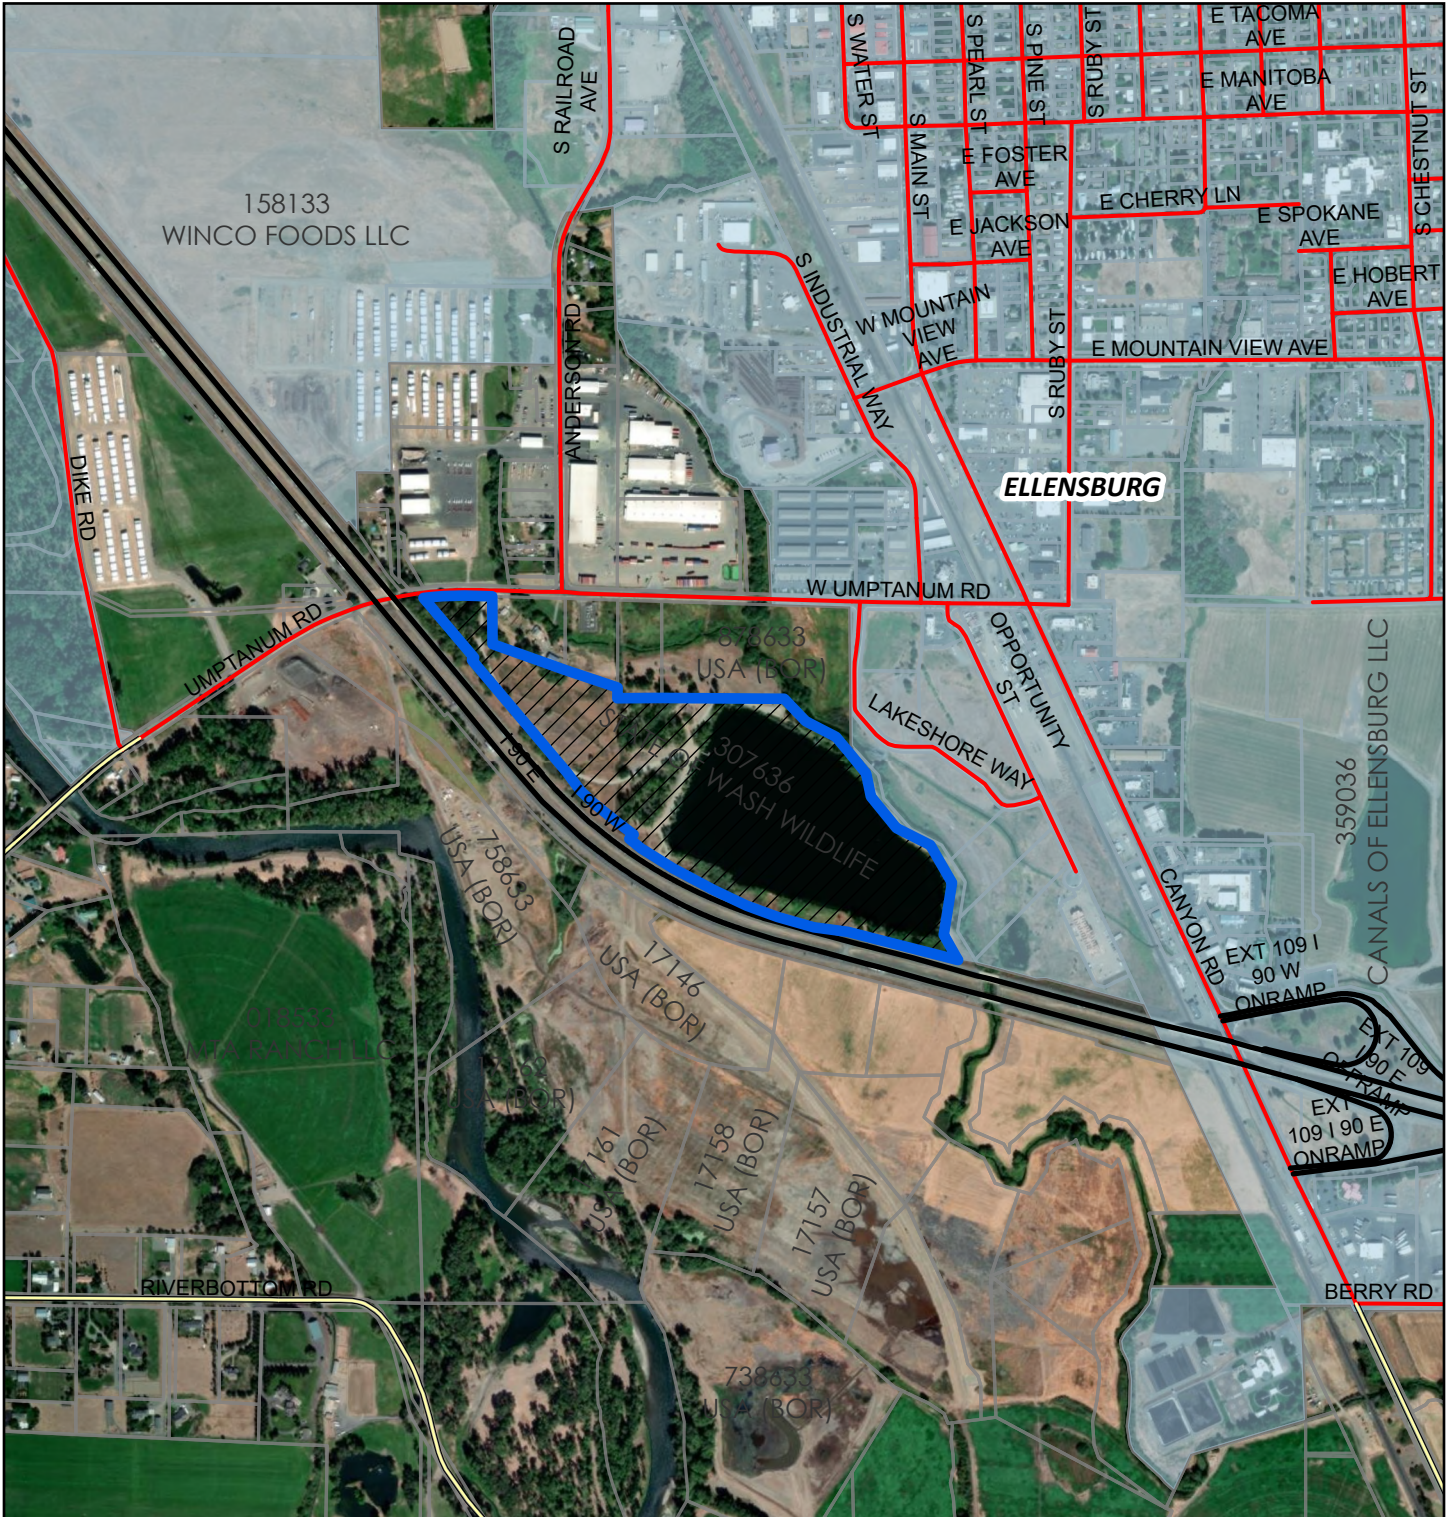

# SD-24-00003 WDFW Matoon

## Aerial View

Maxar, Kittitas County GIS

2025

Coordinate System: NAD 1983 StatePlane Washington South FIPS 4602 Feet