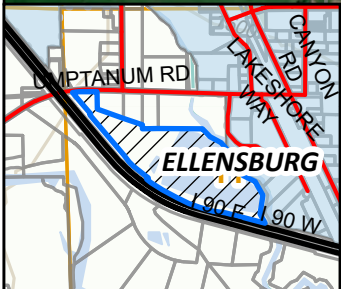

## Aerial View

Maxar, Kittitas County GIS

2025

Coordinate System: NAD 1983 StatePlane Washington South FIPS 4602 Feet